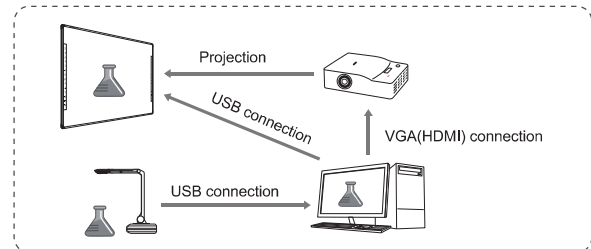

Solutions

1.Document camera + PC + Projector + IWB

2.Document camera + PC

Trouble Shooting

Problems	Possible causes	Solutions
The device does not turn on in normal conditions	The USB cable is not well connected with power.	Reconnect the USB cable
No image display after device connection	Device is not selected correctly	Select the correct device
The image is blurry	The object is too close to the camera head	Use Auto Focus or Manual Focus to adjust the focus

Specifications

Pickup Device	CMOS 1/4" 8MP
Resolution	3264*2448(8MP) 2592*1994(5MP) 1920*1080(1080P) 1280*960(SX-VGA) 1280*720(720P)
Digital Zoom	×5
Auto Focus	YES
Auto Exposure	YES
Auto White Balance	YES
Frame Rate	15fps@1920*1080
Scanning Area	Nearly A3
Rotation	Camera 180°, Arm 360°
Macro Shooting Distance	≤5cm
Image Processing	Contrast ratio, Brightness control, Sharpness, Saturation, Rotation
Light Source	11 LEDs with softbox
SNR	≥40db
Power Supply	USB2.0
Audio	Built-in MIC
Interface Port	USB2.0
Operation System	Windows XP/Vista/7/8/10
Product Weight	976g
Product Size	W115*D75*H330mm