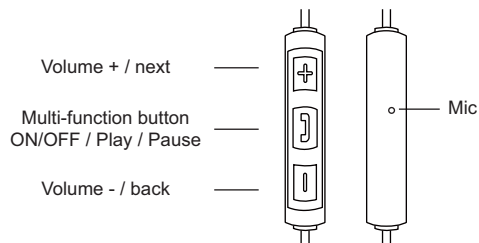

User Manual

Wired Earphones - CT3014

Thank you for purchasing this product.
Please read this manual carefully before use.

Accessories

- Wired earphone
- One Pair Small earbuds
- One large pair of earbuds
- One storage case
- English user manual

How to operate

- Answer / turn off call: Press playback button
- Call rejection: Press and hold the play button for 2 seconds
- Redial: Double-click the play button
- Next / previous song: volume + / volume-press and hold the button
- Volume control: Press the volume +/- button quickly