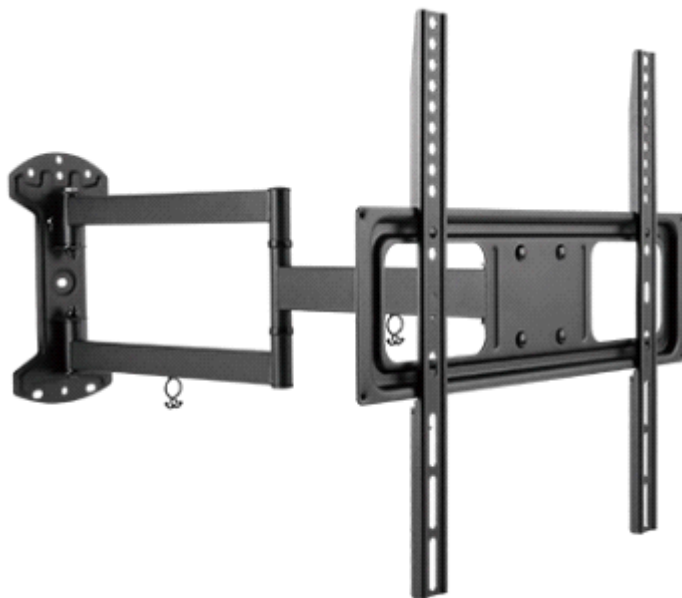

AL0131 - Specification Sheet

Retail Product Code

AL0131

Retail Product Description

BRACKET - ECONOMY FULL MOTION TV WALL MOUNT

Product Long Description

The Parrot super economy full-motion TV wall mount accommodates most 32"-55" flat panel TVs up to 35kg/77lbs. Its lengthened arms extend out 610mm from wall and allows full-motion capabilities.

Full motion allows maximum flexibility — tilts and swivel your TV for easy viewing from any seat in a room. Its post-installation leveling adjustment ensures the TV is perfectly positioned on the wall.

Integrated cable management system keeps cables organized and protected.

Primary Features