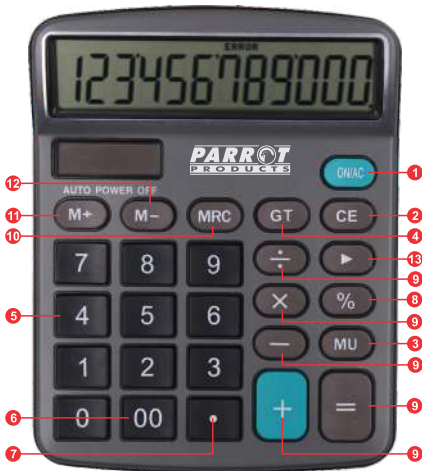

# 12 Digit Desktop Calculator

## AB0012 Technical features:

<b>Type</b>	General Purpose, one memory Calculator
<b>Display</b>	12-digit liquid crystal display (LCD)
<b>Power</b>	Dual power supply - Solar / Battery - battery takes over when light is insufficient for adequate power output from solar cells