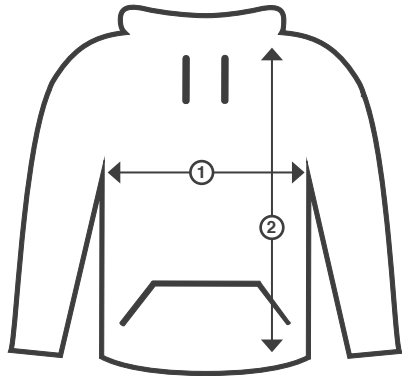

# KIDS HOODIE | Unisex

SIZES	5/6	7/8	9/10	11/12	13/14
① Body Width (cm)	42	44	46	48	50
② Body Length (cm)	52	54	56	58	60

*Size tolerance  $\pm 2$ cm on width & length*

How to measure:

**FIT**  
Classic fit

**FABRIC**  
260gm  
100% brushed cotton anti-pill fleece

**DESCRIPTION**  
Heavyweight  
Pullover hood, set-in sleeves  
Kangaroo pocket  
Side seamed  
Lined hood, tonal fabric drawcord  
Ribbed waistband and sleeve cuffs

**SIZE CHART** Size tolerance ± 2cm on width & length

SIZES	5/6	7/8	9/10	11/12	13/14
Body Width (cm)	42	44	46	48	50
Body Length (cm)	52	54	56	58	60

**CARE INSTRUCTIONS**

WARM WASH	DO NOT BLEACH	DO NOT DRY CLEAN	DO NOT TUMBLE DRY