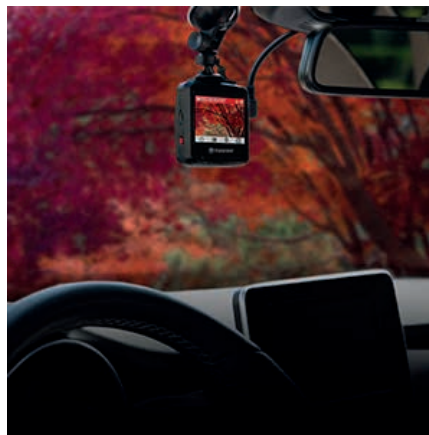

## DrivePro™ 110

Road safety is important. Transcend's DrivePro 110 dashcam utilizes the STARVIS™ high-sensitivity image sensor to provide high-resolution images with extremely fine tonal gradation even in low light. In addition, the DrivePro 110 features an auto brightness-adjusting display, a built-in battery, a handy snapshot button, emergency recording, headlight reminder, and driver fatigue alert.

### Vision in the dark

The DrivePro 110 features the STARVIS™ high-sensitivity image sensor to capture sharp, high-resolution images with superb, rich color even in low light, making it perfect for filming during both day and night. It has a smart adaptive display that responds to the lighting in your surroundings and automatically adjusts accordingly. When driving at night, for example, the screen will automatically dim, making it easier on your eyes.

### A must-have for road trips

The DrivePro 110 is the ultimate definition of driving securely and with peace of mind. With its practical features, this classic dash cam will keep your road trips safe. It comes bundled with a Transcend memory card built of high-quality NAND flash tested under harsh environmental conditions. Pre-configured with Transcend's exclusive firmware settings, the memory card offers stable performance and ensures your recordings will be saved in their entirety.

### Get buttery smooth, detail-packed footage

Supporting 1080P Full HD recording at 60fps, the DrivePro 110 will give you footage as smooth as butter. Shooting at 60fps means you can zoom in on any shot and easily make out crucial details, such as license plates.