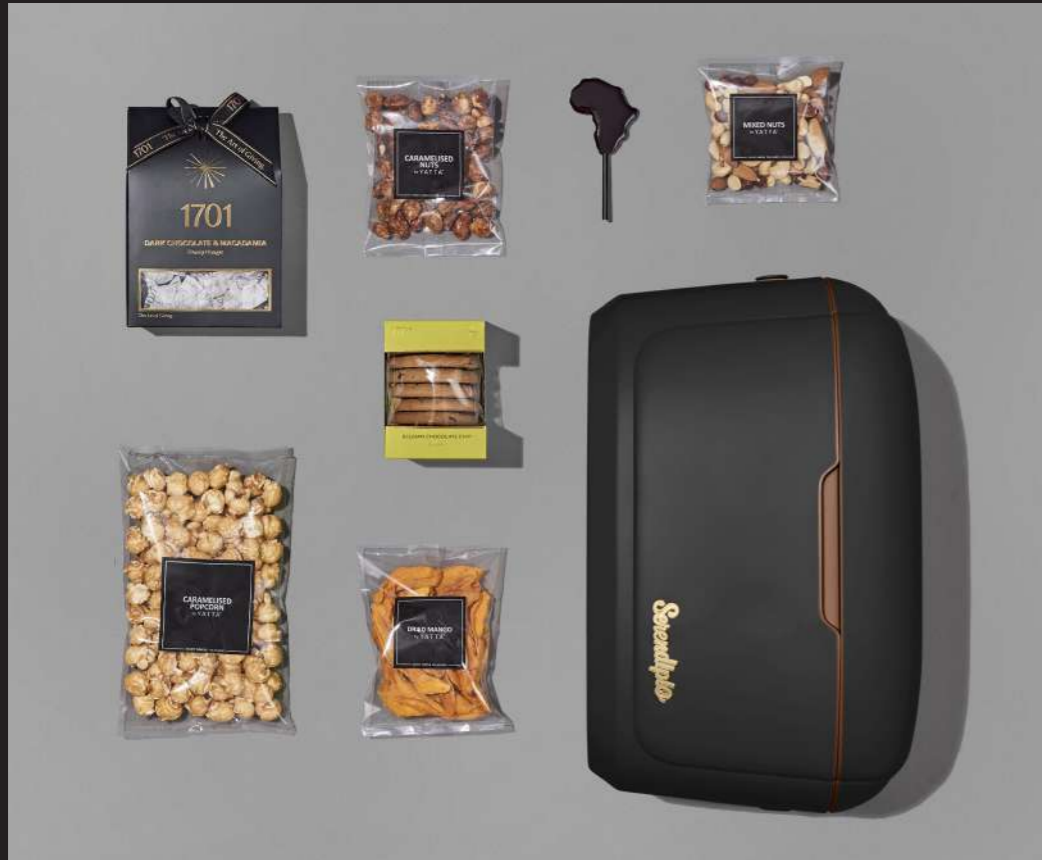

GH-YT-46-B
**YATTA SOPHISTICATED
 SOIREE HAMPER**

The Sophisticated Soiree Hamper is designed to combine functionality with flair, as it turns every outing into a chic and memorable experience. Perfect for those who appreciate both luxury and adventure, this hamper ensures that life's outdoor moments are as refined as they are enjoyable. Embrace elegance and sophistication in the great outdoors.

africa shaped
 sucker - 30g

mixed nuts
 - 100g

dried mango
 - 100g

serendipio madison stainless
 steel tumbler - 350ml

YATTA ELEGANT ESCAPE HAMPER

GH-YT-47-B

hamper contents are presented in an elegant drawstring bag and then packaged into a luxury felt gift bag

The Elegant Escape Hamper is a sophisticated blend of style and luxury designed for the trendy adventurer. Elevate your adventures with a hamper that ensures you enjoy the great outdoors with unmatched elegance and flair.