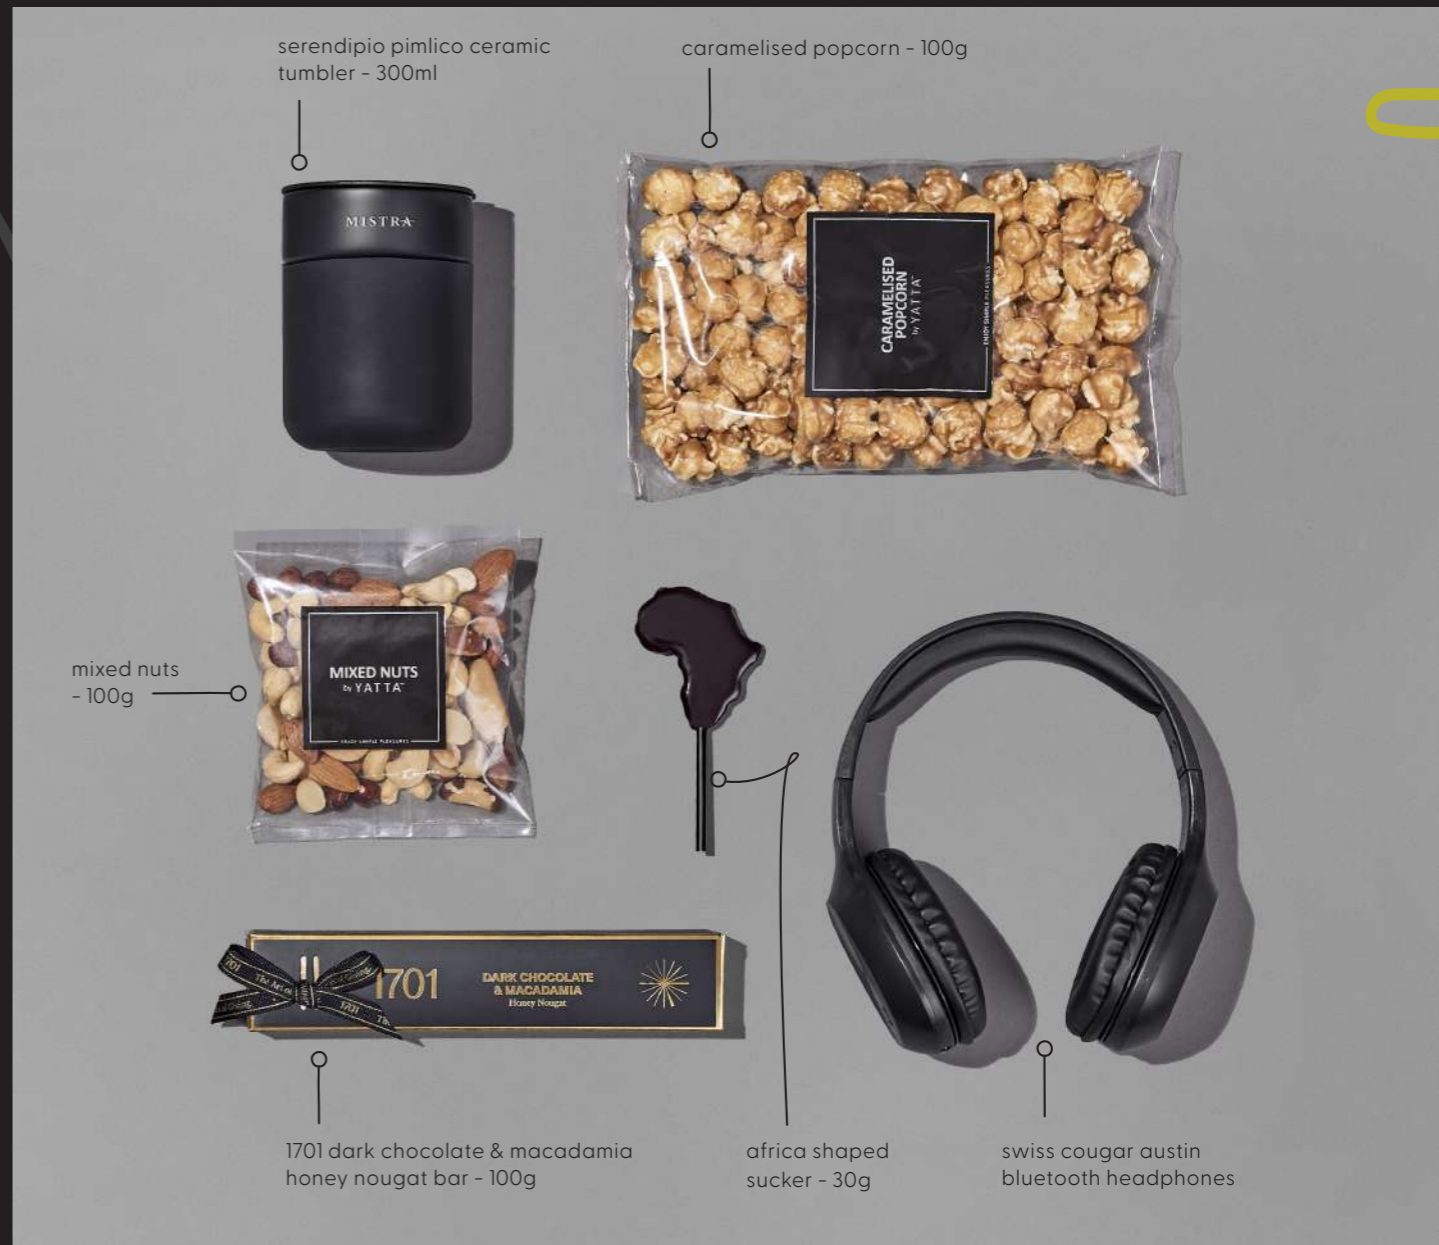

INSIDE YOUR YATTA HAMPER

serendipio pimlico ceramic
tumbler - 300ml

caramelised popcorn - 100g

mixed nuts
- 100g

1701 dark chocolate & macadamia
honey nougat bar - 100g

africa shaped
sucker - 30g

swiss cougar austin
bluetooth headphones