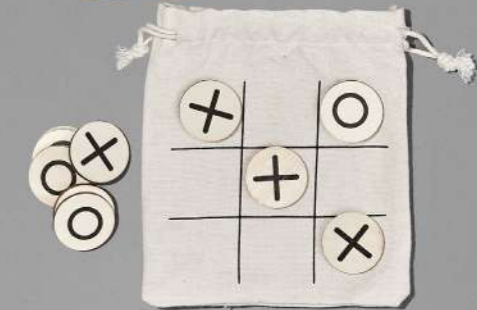

altitude cabala xoxo set