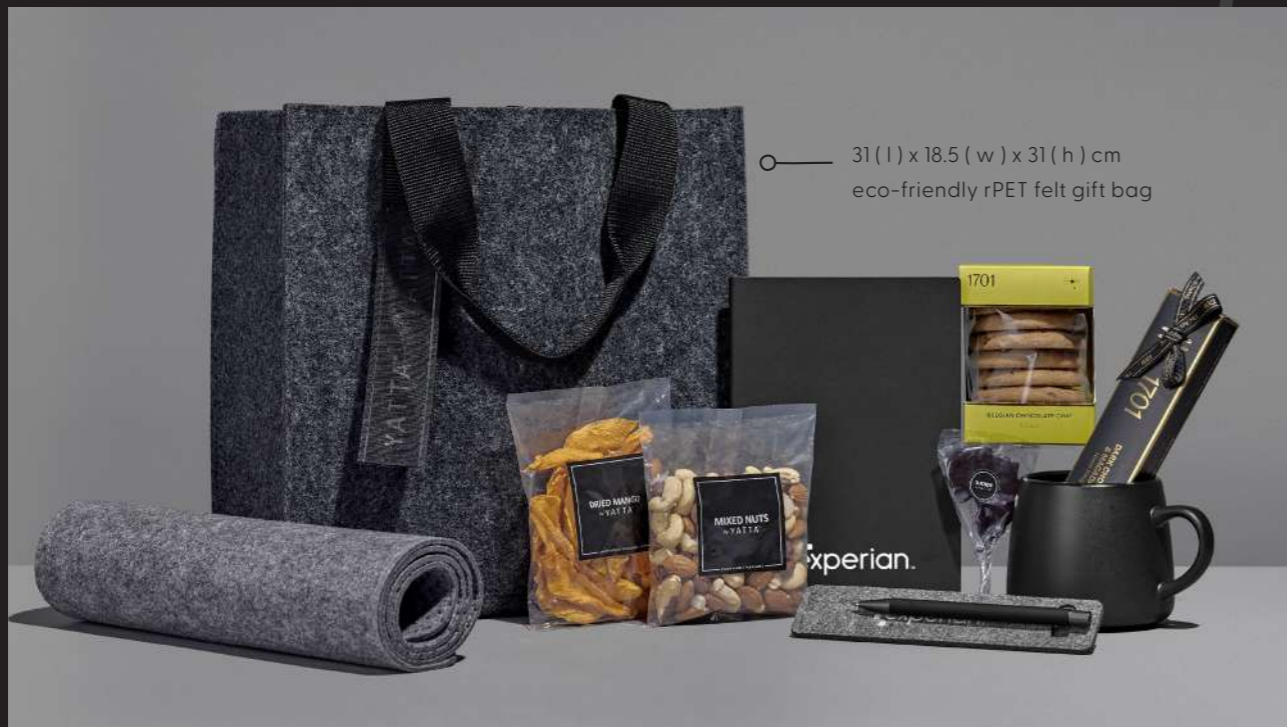

GH-YT-30-B
**YATTA NOBLE
NECESSITIES HAMPER**

31 (l) x 18.5 (w) x 31 (h) cm
eco-friendly rPET felt gift bag

Elevate everyday elegance with the Noble Necessities Hamper, packed up with essentials for any stylish workspace. This gift will add a touch of luxury to any desk and is a refined gift for someone who appreciates both style and substance.

hamper contents are presented in an elegant drawstring bag and then packaged into a luxury felt gift bag