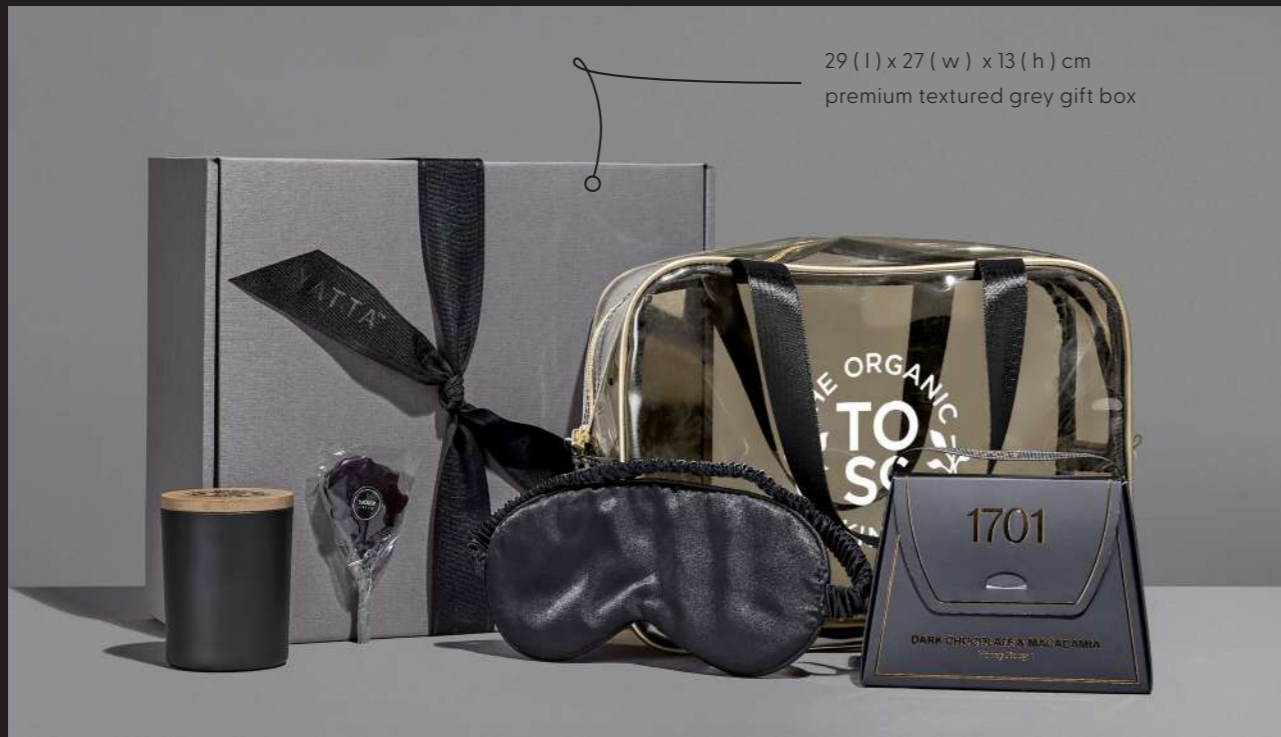

mixed nuts - 100g

caramelised nuts - 100g

africa shaped sucker - 30g

1701 dark chocolate & macadamia honey nougat box - 160g

alex varga claska toiletry bag

YATTA MAJESTIC MEDLEY HAMPER

GH-YT-27-B

29 (l) x 27 (w) x 13 (h) cm
premium textured grey gift box

Indulge in grace with the Majestic Medley Hamper, a beautifully curated gift designed for pampering and relaxation. Elegantly packaged, this hamper is the ultimate choice for those who cherish moments of self-care and unwinding in style.

hamper contents are presented in an elegant drawstring bag and then packaged into a premium gift box

INSIDE YOUR YATTA HAMPER

1701 dark chocolate & macadamia honey nougat handbag - 140g

eva & elm serenity eye mask