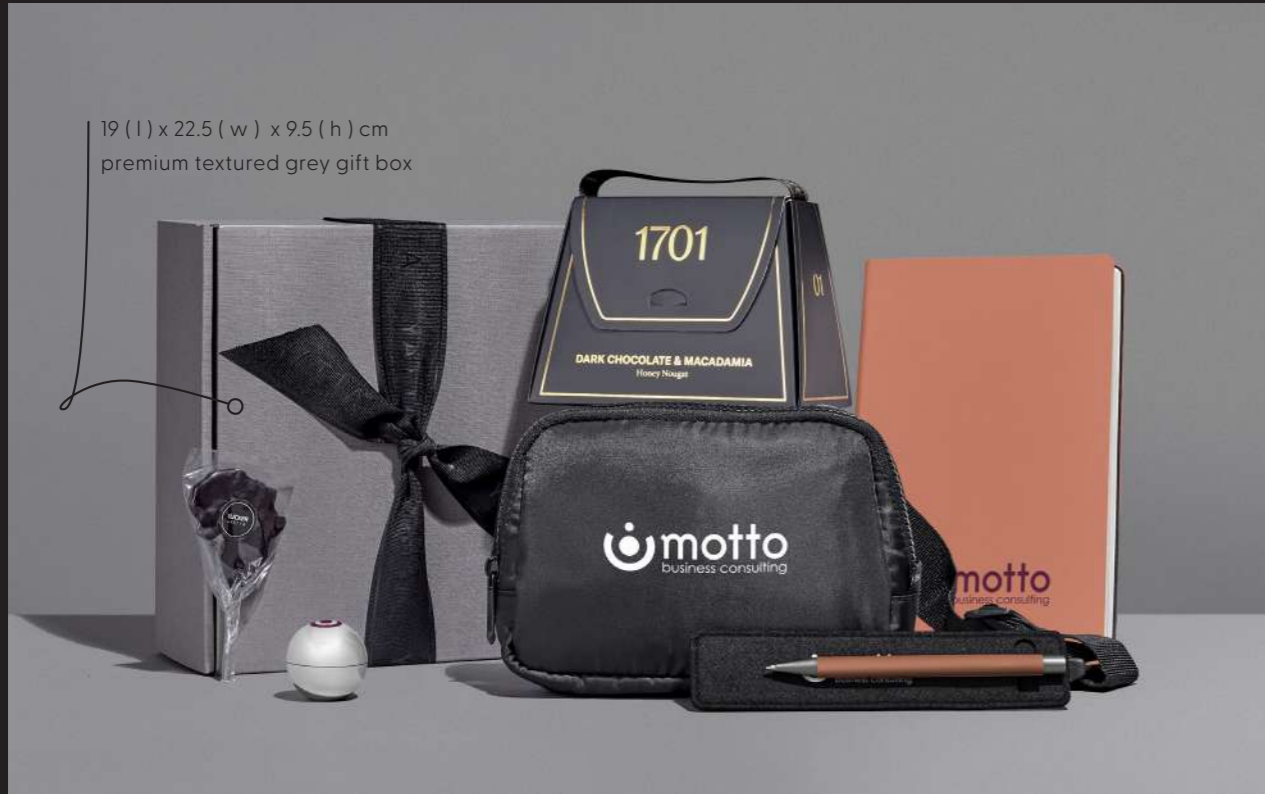

GH-YT-15-B
**YATTA
 ELEGANT
 ESSENTIALS
 HAMPER**

hamper contents are presented in an elegant drawstring bag and then packaged into a luxury felt gift bag

Unveil the essence of sophistication with the Elegant Essentials Hamper. A blend of practicality and indulgence for any discerning individual who wants to be pampered whilst capturing the creative moments in life.

INSIDE YOUR YATTA HAMPER

20 (l) x 15 (w) x 20 (h) cm
 eco-friendly rPET felt gift bag

altitude vogue
 omega ball pen

altitude vogue burford A5 soft
 cover notebook

altitude conte
 felt pen pouch

altitude glamourette
 mirror & lip balm

africa shaped
 sucker - 30g

1701 dark chocolate & macadamia
 honey nougat handbag - 140g

YATTA SIMPLE LUXURIES HAMPER

GH-YT-36-B

19 (l) x 22.5 (w) x 9.5 (h) cm
premium textured grey gift box

The Simple Luxuries Hamper offers a refined blend of usefulness and sophistication. The collection is made up of stylish essentials that add a touch of elegance to daily life, combining classic charm with modern functionality. A gift for those who appreciate understated luxury.